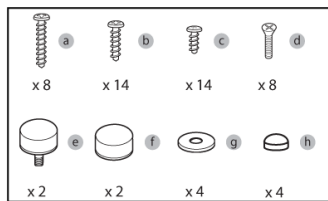

Hafa badrum
Baltic 99 SQ

Spare Parts

23-27
on backside of Shower

SKETCH NO:	SPARE PART NO.	BALTIC 99 SQ	BALTIC 99 SQ	PHOTO
1	9308013	BALTIC 99 FRONT VIT	BALTIC 99 SKIRT WHITE	
1	9308014	BALTIC 99 FRONT GRÅ	BALTIC 99 SKIRT GREY	
2	9300001	STEAMER/BALTIC FOT ALLA	STEAMER/BALTIC FOOT	
3	1486568	BALTIC 99SQ KAR VITA	BALTIC 99SQ TRAY WHITE	
3	1486563	BALTIC 99SQ KAR GRÅ	BALTIC 99SQ PART 4 TRAY GREY	
4A	9308015	BALTIC SQ 90 DÖRR ST	BALTIC SQ 90 DOOR C	
4A	9308016	BALTIC SQ 90 DÖRR SS	BALTIC SQ90 DOOR S	
4B	9306024	BALTIC MAGNETLIST PLAST	GL/ICE/IGL MAGNETIC BAR PLASTIC	
4C	9306105	BALTIC TÄTNINGSLIST 10MM	GLAC/ICELAND SEALING LIST 10MM	
5	9308017	BALTIC 79/99 FRÄ FAST.VÄGG ST	BALTIC 79/99 FLAT FIXED GLASS CLEAR	
5	9308018	BALTIC 79/99 FRÄ FAST.VÄGG SS	BALTIC 79/99 FLAT FIXED GLASS SMOKED	