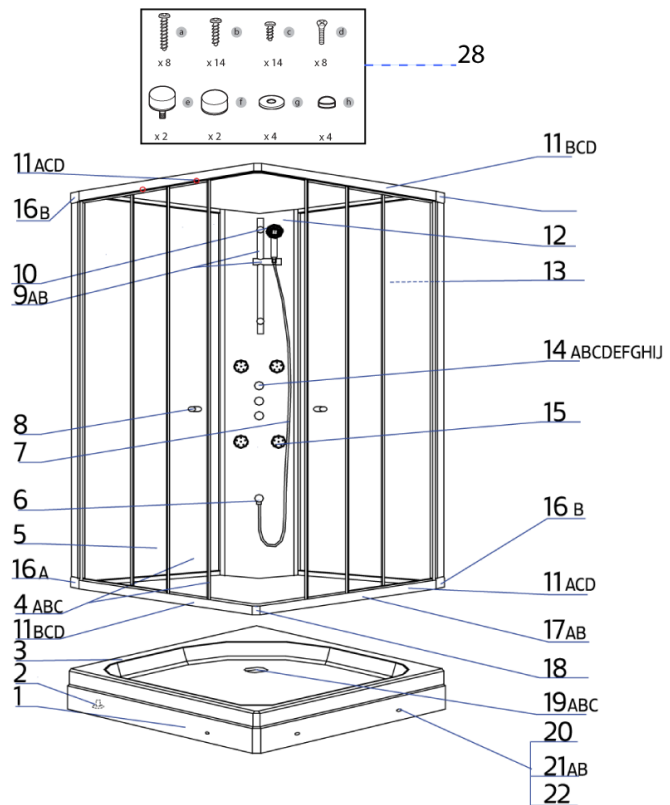

Hafa badrum
Baltic 99 SQ

Spare Parts

23-27
on backside of Shower

SKETCH NO:	SPARE PART NO.	BALTIC 99 SQ	BALTIC 99 SQ	PHOTO
1	9308013	BALTIC 99 FRONT VIT	BALTIC 99 SKIRT WHITE	
1	9308014	BALTIC 99 FRONT GRÅ	BALTIC 99 SKIRT GREY	
2	9300001	STEAMER/BALTIC FOT ALLA	STEAMER/BALTIC FOOT	
3	1486568	BALTIC 99SQ KAR VITA	BALTIC 99SQ TRAY WHITE	
3	1486563	BALTIC 99SQ KAR GRÅ	BALTIC 99SQ PART 4 TRAY GREY	
4A	9308015	BALTIC SQ 90 DÖRR ST	BALTIC SQ 90 DOOR C	
4A	9308016	BALTIC SQ 90 DÖRR SS	BALTIC SQ90 DOOR S	
4B	9306024	BALTIC MAGNETLIST PLAST	GL/ICE/IGL MAGNETIC BAR PLASTIC	
4C	9306105	BALTIC TÄTNINGSLIST 10MM	GLAC/ICELAND SEALING LIST 10MM	
5	9308017	BALTIC 79/99 FRÄ FAST.VÄGG ST	BALTIC 79/99 FLAT FIXED GLASS CLEAR	
5	9308018	BALTIC 79/99 FRÄ FAST.VÄGG SS	BALTIC 79/99 FLAT FIXED GLASS SMOKED	

6	9300088	STEAMER GENOMFÖRING DUSCH	WATER OUTLET FOR SHOWER	
7	9300292	STEAMER DUSCHSLANG 1,8M	SHOWER HOSE 1,8M	
8	9300220	STEAMER 95SQ HANDTAG	ROUND HANDLE	
9A	9300015	STEAMER/BALTIC DUSCHSTÅNG	STEAMER/BALTIC LIFTING BAR	
9B	9300016	STEAMER/BALTIC GLIDARE	SHOWER HOLDER FOR LIFTING BAR	
10	9300260	STEAMER HANDDUSCH MASSAGE	SHOWER	
11A	9308019	BALTIC 99 ÖVR.VÅ.PROFIL	BALTIC 99.UPP.LEFT PROFILE	
11B	9308020	BALTIC 99 ÖVR.HÖ.PROFIL	BALTIC 99.UPP.RIGHT PROFILE	
11C	9308021	BALTIC TÄTNINGSLIST	BALTIC GASKET FOR GUIDE RAIL	
11D	9300176	STEAMER 90P GLASHÅLLARE	GLASS HOLDER	
12	1486502	BALTIC 90G/90P/KOLONN THERMOST	BALTIC 90G/90P/COLOUMN THERM.	
13	9308000	BALTIC BAKRE GLASVÄGG ST	BALTIC FLAT SIDE FIXED GLASS C	
13	9308001	BALTIC BAKRE GLASVÄGG SS	BALTIC FLAT SIDE FIXED GLASS S	
14A	9308002	BALTIC TERMOSTAT BLANDARE	BALTIC COMPL TERM.MIXER	
14B	9308003	BALTIC OMKASTARE	BALTIC DIVERTER	