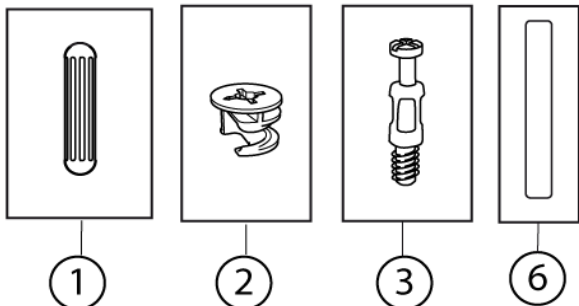

Spare Parts

SKETCH NO	SPARE PART NO	HAMPTON SPEGEL	HAMPTON MIRROR
1	9203150	HAMPTON TRÄPLUGG	HAMPTON WODDEN PLUG
2	9203151	HAMPTON SNÄCKLÅS	HAMPTON CAN LOCK
3	9203152	HAMPTON SNÄCKSKRUV	HAMPTON SCREW FOR CAN LOCK
4	9203234	HAMPTON SPHY VÄGGSEGEL VIT	HAMPTON MIRROR WHITE
4	9203235	HAMPTON SPHY VÄGGSEGEL GRÅ	HAMPTON MIRROR GREY
5	9203236	HAMPTON SPHY KOMPLETT RAMP VIT	HAMPTON MIRROR COMPL RAMPER WHITE
5	9203237	HAMPTON SPHY KOMPLETT RAMP GRÅ	HAMPTON MIRROR COMPL RAMPER GREY
6	9203223	HAMPTON 600 SPSK/SPHY AKRYLSKIVA RAMP	HAMPTON 600 MIRROR ACRYLIC PLATE
7	9203228	HAMPTON SPSK/SPHY VÄGGREGEL VIT	HAMPTON MIRROR WALL BRACKET WHITE
8	9203224	HAMPTON SPSK BELYSNINGSARMATUR T4	HAMPTON MIRROR LIGHTING FIXTURE T4