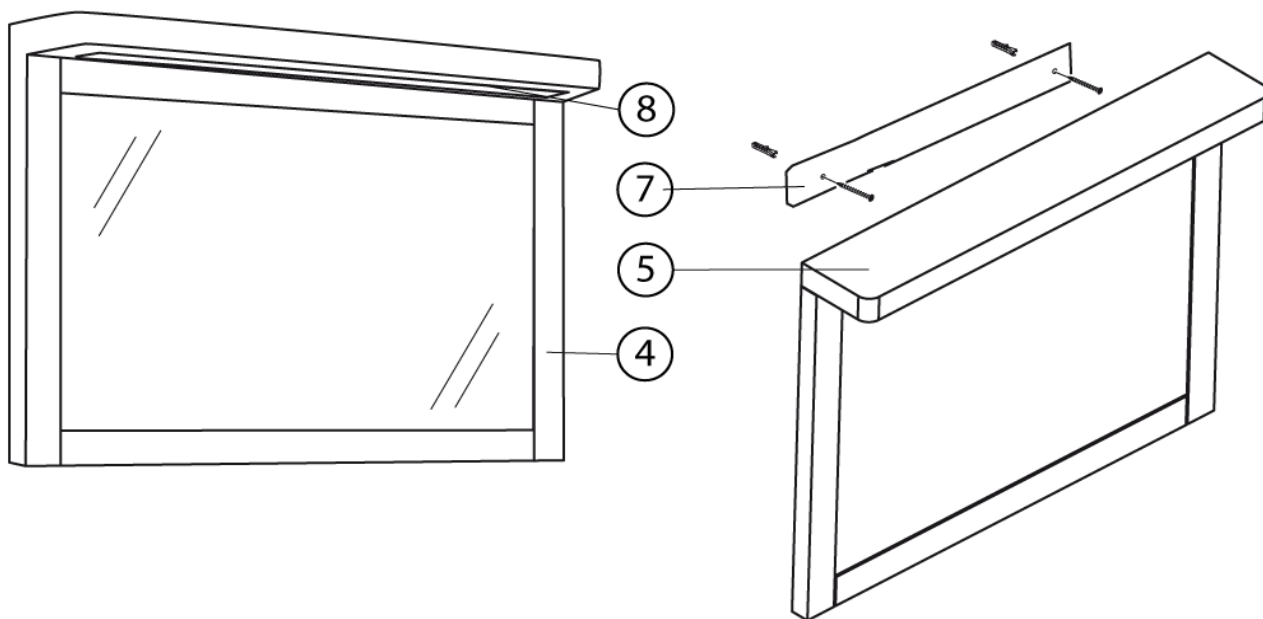

Spare Parts

SKETCH NO	SPARE PART NO	HAMPTON SPEGEL	HAMPTON MIRROR
1	9203150	HAMPTON TRÄPLUGG	HAMPTON WODDEN PLUG
2	9203151	HAMPTON SNÄCKLÅS	HAMPTON CAN LOCK
3	9203152	HAMPTON SNÄCKSKRUV	HAMPTON SCREW FOR CAN LOCK
4	9203234	HAMPTON SPHY VÄGGSEGEL VIT	HAMPTON MIRROR WHITE
4	9203235	HAMPTON SPHY VÄGGSEGEL GRÅ	HAMPTON MIRROR GREY
5	9203236	HAMPTON SPHY KOMPLETT RAMP VIT	HAMPTON MIRROR COMPL RAMPER WHITE
5	9203237	HAMPTON SPHY KOMPLETT RAMP GRÅ	HAMPTON MIRROR COMPL RAMPER GREY
6	9203223	HAMPTON 600 SPSK/SPHY AKRYLSKIVA RAMP	HAMPTON 600 MIRROR ACRYLIC PLATE
7	9203228	HAMPTON SPSK/SPHY VÄGGREGEL VIT	HAMPTON MIRROR WALL BRACKET WHITE
8	9203224	HAMPTON SPSK BELYSNINGSARMATUR T4	HAMPTON MIRROR LIGHTING FIXTURE T4