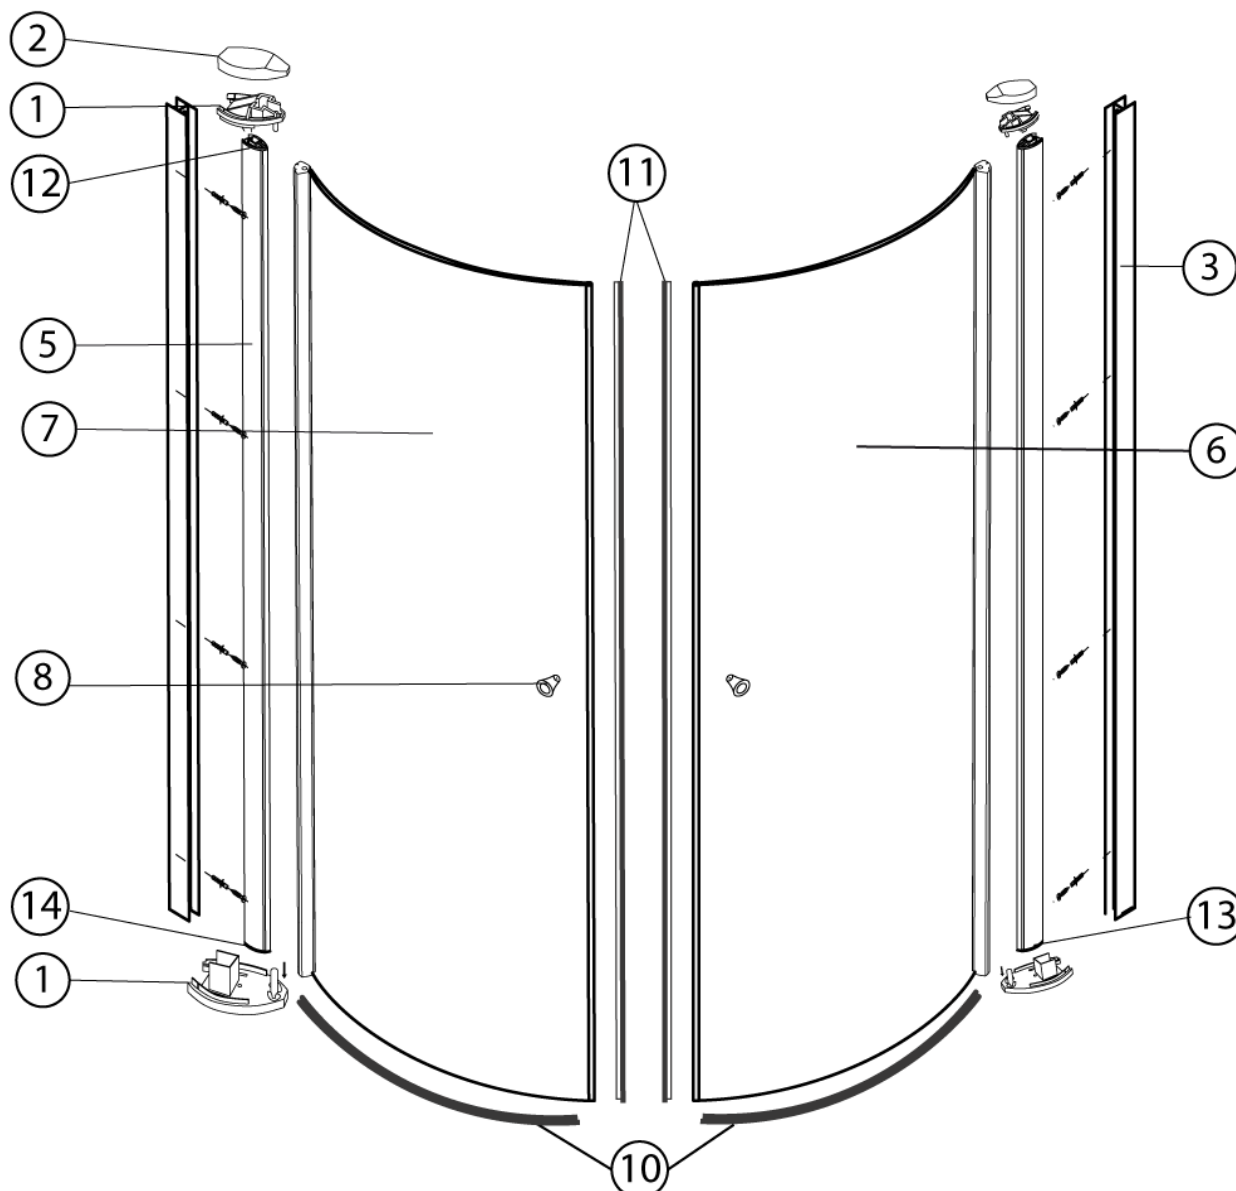

Hafa® Igloo R

Art: 1479800, 1479820, 147860, 1479840, 1479815,
1479835, 147875, 1479855, 1479805, 1479825,
1479865, 1479845, 1479810, 1479830, 1479870, 1479850

Spare Parts

4

9

Hafa
Svarvaregatan 5, Box 525
SE-301 80 Halmstad
SWEDEN

www.hafa.se
www.hafa.dk
www.hafabad.no
www.hafa.fi
www.hafabathroom.ru
www.hafa.eu

E-mail:
service@hafa.se