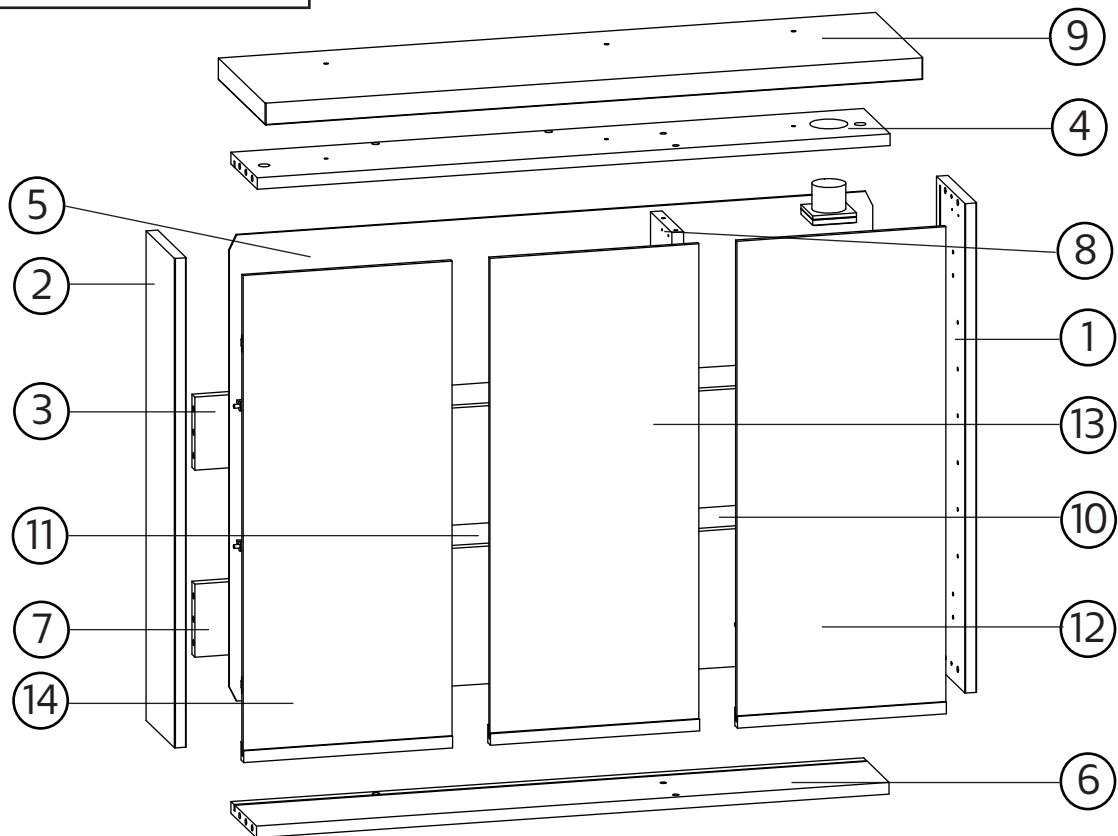

Hafa® Eden

Art: 1561020

Spare Parts

Hafa®

Hafa
Svarvaregatan 5, Box 525
SE-301 80 Halmstad
SWEDEN

Garanti/Warranty.
Service, resevdelar/spare-parts
Sweden: Tel: +46 (0)35 15 44 75
Norway: Tel: +47 69 31 02 30
Finland: Puh: 0207 43 50 00

www.hafa.se
www.hafa.dk
www.hafabad.no
www.hafa.se
www.hafabathroom.ru
www.hafa.eu

E-mail:
service@hafa.se
service@hafabad.no