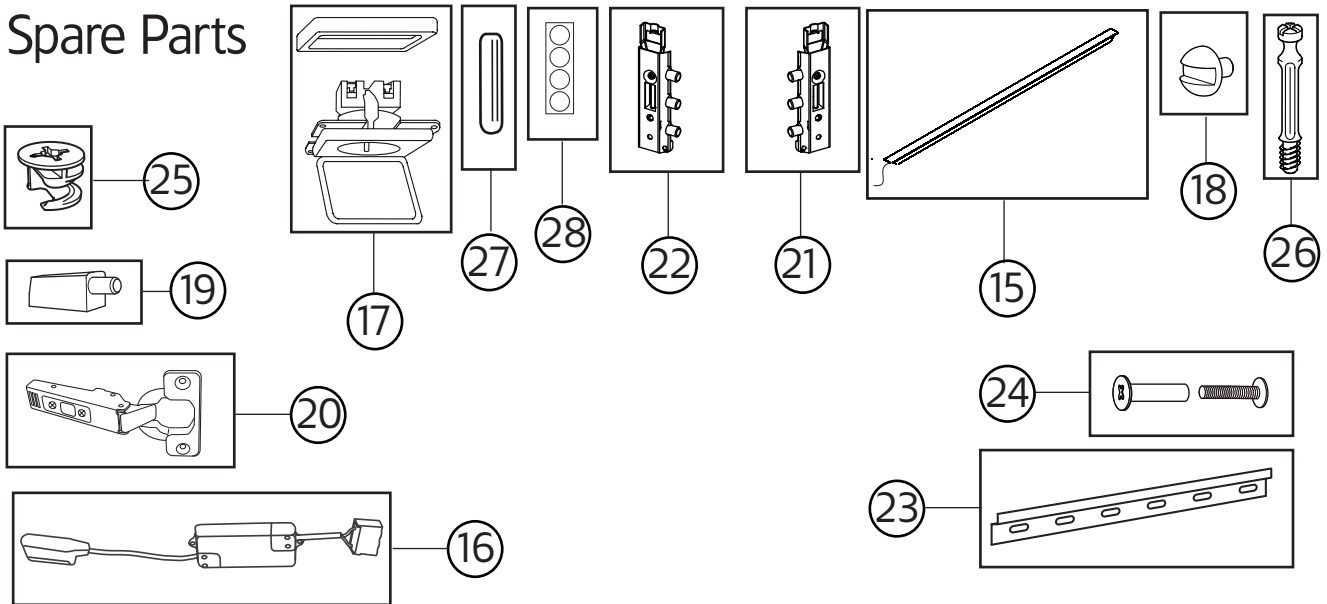

Hafa® Eden

Art: 1561020

Spare Parts

Hafa®

Hafa
Svarvaregatan 5, Box 525
SE-301 80 Halmstad
SWEDEN

Garanti/Warranty.
Service, resevdelar/spare-parts
Sweden: Tel: +46 (0)35 15 44 75
Norway: Tel: +47 69 31 02 30
Finland: Puh: 0207 43 50 00

www.hafa.se
www.hafa.dk
www.hafabad.no
www.hafa.se
www.hafabathroom.ru
www.hafa.eu

E-mail:
service@hafa.se
service@hafabad.no