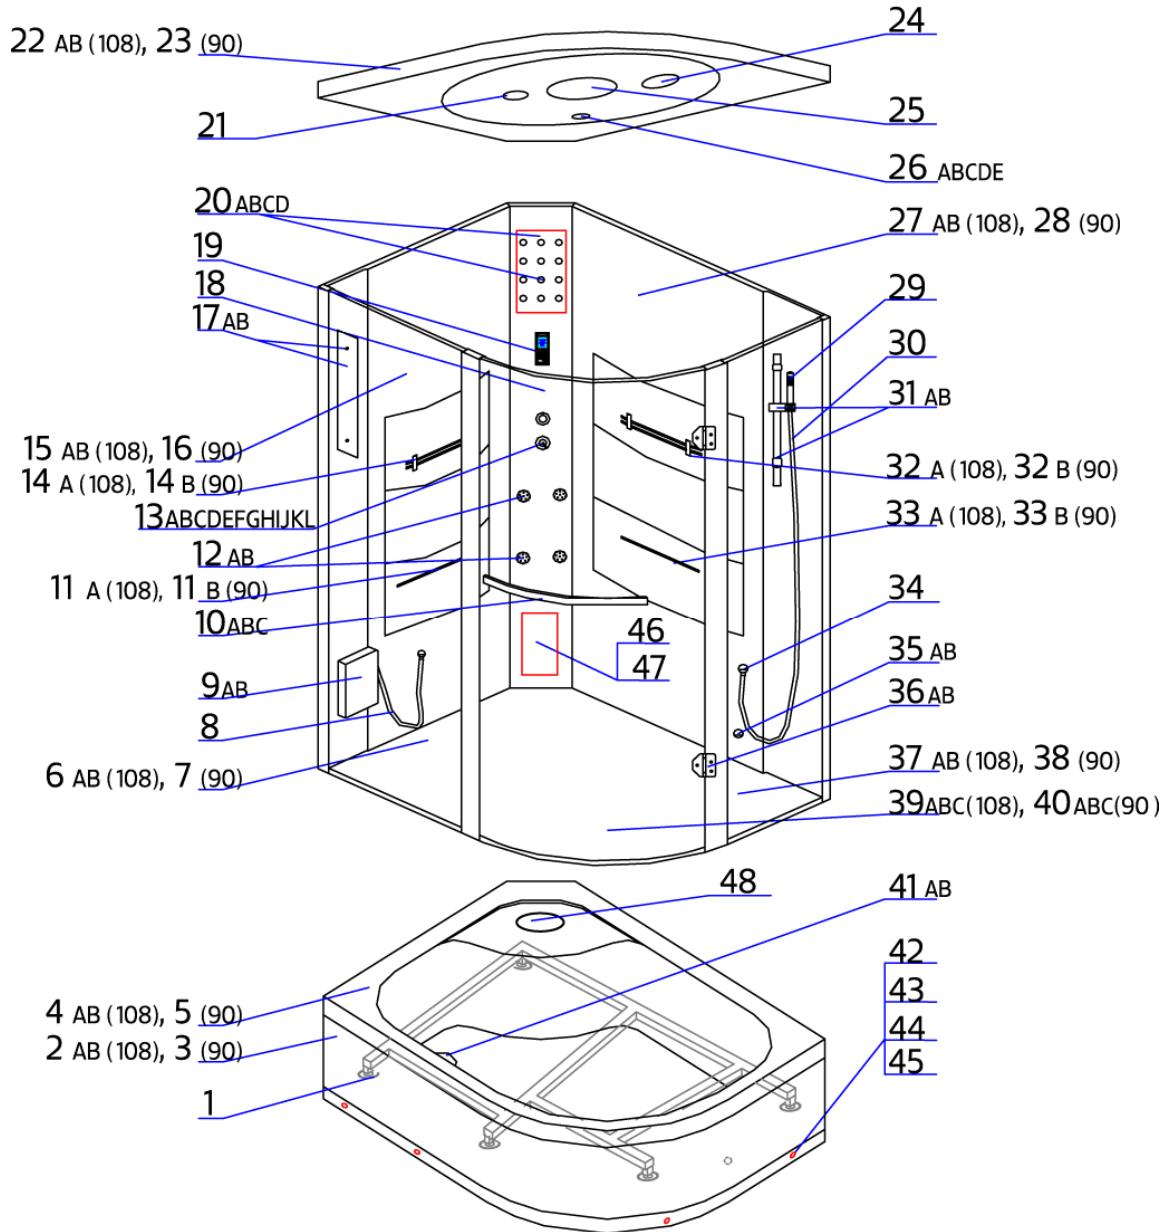

ART: 90/ 1446000, 1446025, 1446030, 1446035

108H/ 1446005,1446040, 1446045, 1446051 108V/ 1446015, 1446055, 1446060, 1446065

Hafa® Steamer 90/108

49-64
on backside of Steamer

ART: 90/ 1446000, 1446025, 1446030, 1446035

108H/ 1446005,1446040, 1446045, 1446051 108V/ 1446015, 1446055, 1446060, 1446065

<u>SKETCHNO.</u>	<u>SPAREPARTNO.</u>	<u>HAFSA STEAMER 90/108</u>	<u>HAFSA STEAMER 90/108</u>	<u>PICTURE</u>
1	9300001	STEAMER FOT ALLA	foot	
2A	9300119	STEAMER 108 FRONT HÖGER	skirt right 108	
2B	9300120	STEAMER 108 FRONT VÄNSTER	skirt left 108v	
3	9300121	STEAMER 90 FRONT	Skirt steamer 90	
4A	9300122	STEAMER 108 KAR HÖGER	basin right 108H	
4B	9300123	STEAMER 108 KAR VÄNSTER	basin left 108V	
5	9300124	STEAMER 90 KAR	basin steamer 90	
6A	9300125	STEAMER 108 FAST SIDA HÖ ST	fixed glass (magnetic side) incl all profiles and gaskets (108H)	
6A	9300126	STEAMER 108 FAST SIDA HÖ SS	fixed glass (magnetic side) incl all profiles and gaskets (108H)	
6B	9300127	STEAMER 108 FAST SIDA VÄ ST	fixed glass (magnetic side) incl all profiles and gaskets (108V)	
6B	9300128	STEAMER 108 FAST SIDA VÄ SS	fixed glass (magnetic side) incl all profiles and gaskets (108V)	
7	9300129	STEAMER 90 FAST SIDA ST	fixed glass (magnetic side) incl all profiles and gaskets (steamer 90)	
7	9300130	STEAMER 90 FAST SIDA SS	fixed glass (magnetic side) incl all profiles and gaskets (steamer 90)	
8	9300013	STEAMER DUSCHSLANG 150CM	shower hose	
9A	9300371	STEAMER 120SQ FOTMASS GRÅ	massager	
9B	9300372	STEAMER 120SQ FOTMA HÅLL GRÅ	Foot massage holder	
10A	9300131	STEAMER 90/108 HANDTAG	square-shaped handle	
10B	9300132	STEAMER 90/108 HANDT BULT LITEN	Inside bolt of square-shaped handle small