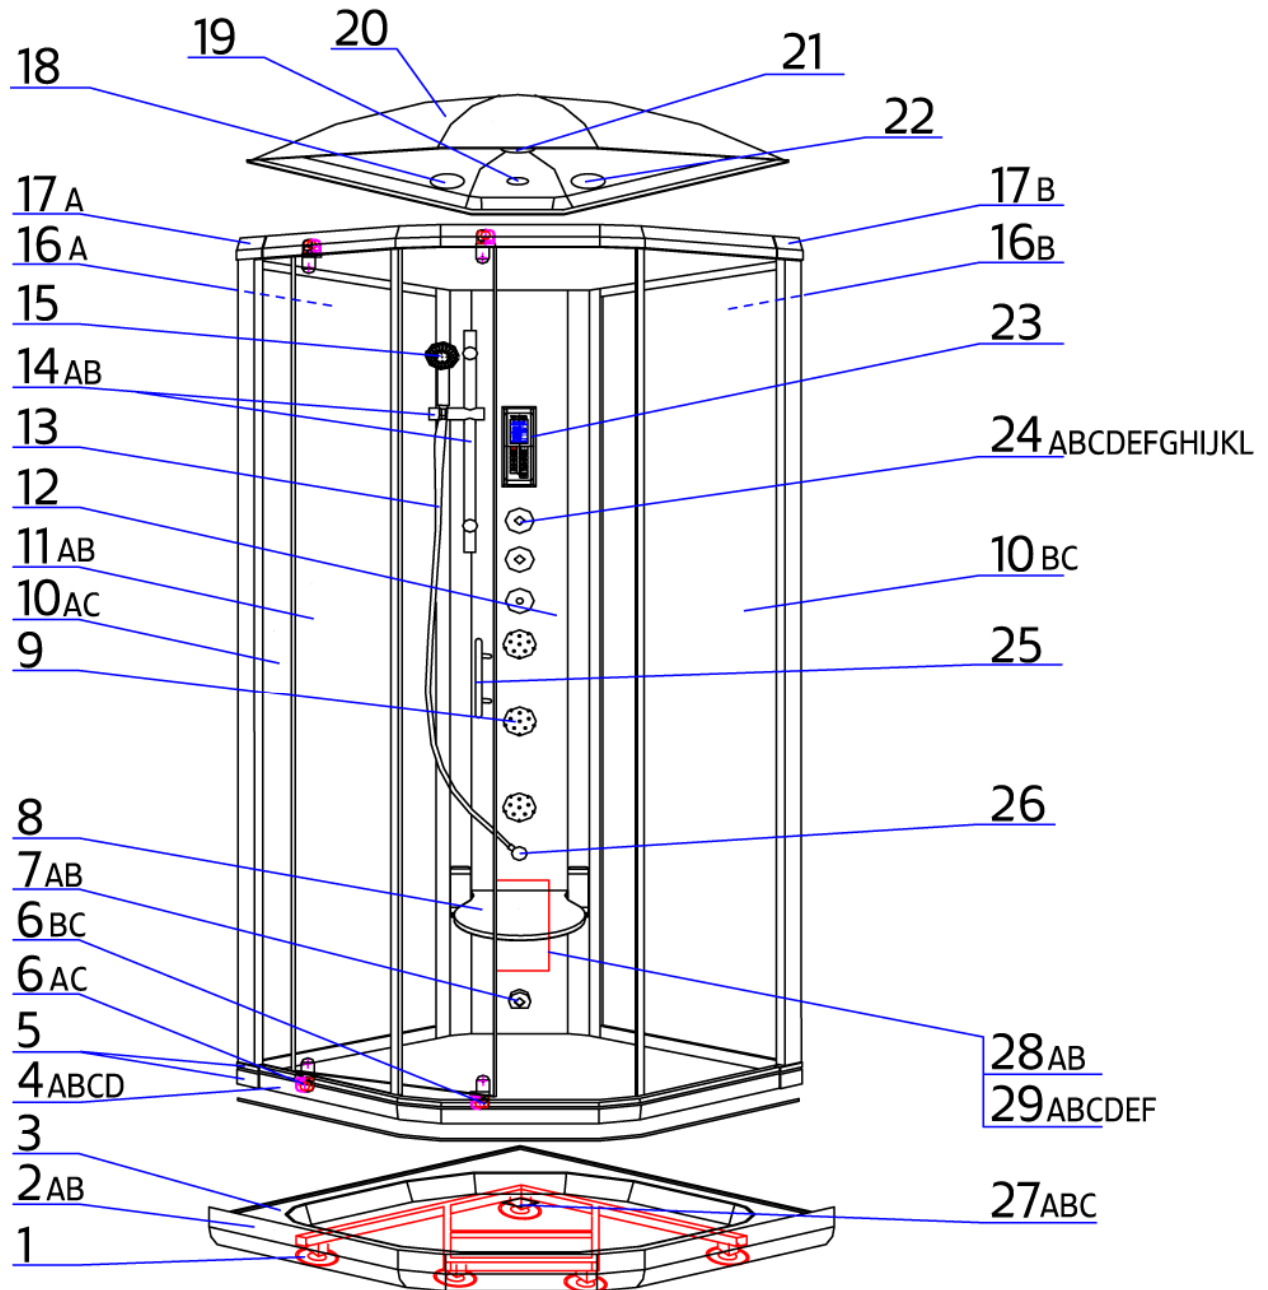

Hafa® Steamer 90P

30-39
on backside of Steamer

SKETCHNO.	SPAREPARTNO.	HAFA STEAMER 90P	HAFA STEAMER 90P	PICTURE
1	9300001	STEAMER FOT ALLA	foot	
2A	9300168	STEAMER 90P FRONT VIT	skirt white	
2A	9300169	STEAMER 90P FRONT GRÅ	skirt grey	
2B	9300170	STEAMER 90P LIST TIL FRONT	gasket for skirt	
3	9300171	STEAMER 90P KOMPL KAR VIT	Tray complete white fully assembled	
3	9300172	STEAMER 90P KOMPL KAR GRÅ	Tray complete grey fully assembled	
4A	9300173	STEAMER 90P NEDRE FRONTPROF	Guide rail lower	
4B	9300174	STEAMER 90P ÖVR FRONTPROF	Guide rail upper	
4C	9300175	STEAMER 90P LIST FRONTPROF	Gasket for guid rail	
4D	9300176	STEAMER 90P GLASHÅLLARE	Glass holder	
5	9300177	STEAMER 90P DÖRRVINKEL HÖ	Small Angle	
5	9300178	STEAMER 90P DÖRRVINKEL 443 VÄ	443 Small Angle	
5	9300179	STEAMER 90P HÖRNVINKEL HÖ	Medium Angle	
5	9300180	STEAMER 90P HÖRNVINKEL VÄ	Medium Angle	
6A	9300181	STEAMER 90P HJUL NED VÄ/ÖVR HÖ	wheel lower left/upper right	
6B	9300182	STEAMER 90P HJUL NED HÖ/ÖVR VÄ	wheel lower right/upper left	
6C	9300183	STEAMER DÖRRSTOPPER	Door stop	
7A	9300057	STEAMER ÅNGUTKAST VIT	Steam essence box	
7A	9300335	STEAMER 120SQ ÅNGKOPP	steam essence box	
7B	9300058	STEAMER ÅNGGENOMFÖRING	Steam outlet	