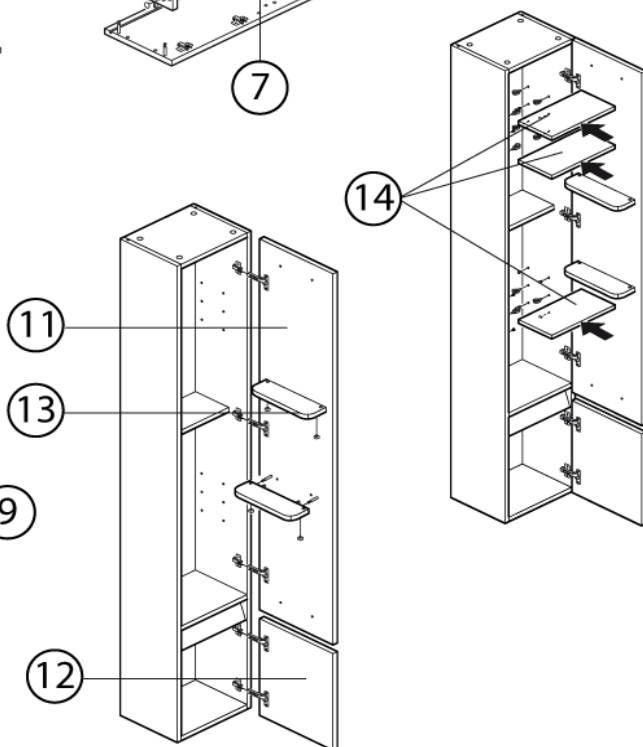

13

9

12

| SKETCH NO: | SPAREPART NO. | EAST HÖGSKÅP | EAST HIGH CAB |
|------------|---------------|---------------------------|------------------------------|
| 1 | 9202544 | EAST HÖSK HÖ GAV VIT | EAST HI-CAB RI SIDE WH |
| 1 | 9202545 | EAST HÖSK HÖ GAV SV | EAST HI-CAB RI SIDE BL |
| 2 | 9202546 | EAST HÖSK VÅ GAV VIT | EAST HI-CAB LE SIDE WH |
| 2 | 9202547 | EAST HÖSK VÅ GAV SV | EAST HI-CAB LE SIDE BL |
| 3 | 9202548 | EAST HÖSK TOP VIT | EAST HI-CAB TOP WH |
| 3 | 9202549 | EAST HÖSK TOP SV | EAST HI-CAB TOP BL |
| 4 | 9202550 | EAST HÖSK HÅ REG VIT | EAST HI-CAB STRIP WH |
| 4 | 9202551 | EAST HÖSK HÅ REG SV | EAST HI-CAB STRIP BL |
| 5 | 9202552 | EAST HÖSK FA ÖV HYLLA VIT | EAST HI-CAB UPP.ATT.SHELF WH |
| 5 | 9202553 | EAST HÖSK FA ÖV HYLLA SV | EAST HI-CAB UPP.ATT.SHELF BL |
| 6 | 9202554 | EAST HÖSK FA NE HYLLA VIT | EAST HI-CAB LOW.ATT.SHELF WH |
| 6 | 9202555 | EAST HÖSK FA NE HYLLA SV | EAST HI-CAB LOW.ATT.SHELF BL |
| 7 | 9202556 | EAST HÖSK FRONT VIT | EAST HI-CAB FRONT WH |
| 7 | 9202557 | EAST HÖSK FRONT SVART | EAST HI-CAB FRONT BL |
| 8 | 9202558 | EAST HÖSK BOTTEN VIT | EAST HI-CAB BOTTOM WH |
| 8 | 9202559 | EAST HÖSK BOTTEN SVART | EAST HI-CAB BOTTOM BL |
| 9 | 9202560 | EAST HÖSK BAKSIDA VIT | EAST HI-CAB BACK PART WH |
| 9 | 9202561 | EAST HÖSK BAKSIDA SVART | EAST HI-CAB BACKPART BL |
| 10 | 9202562 | EAST HÖSK FÄST REG VIT | EAST HI-CAB STRIPE WH |
| 10 | 9202563 | EAST HÖSK FÄST REG SVART | EAST HI-CAB STRIPE BL |
| 11 | 9202564 | EAST HÖSK STOR LUCKA VIT | EAST HI-CAB BIG DOOR WH |
| 11 | 9202565 | EAST HÖSK STOR LUCKA SV | EAST HI-CAB BIG DOOR BL |
| 12 | 9202566 | EAST HÖSK LITEN LUCKA VIT | EAST HI-CAB SMALL DOOR WH |
| 12 | 9202567 | EAST HÖSK LITEN LUCKA SV | EAST HI-CAB SMALL DOOR BL |
| 13 | 9202568 | EAST HÖSK LUCK HYLLA VIT | EAST HI-CAB SHELF ON DOOR WH |
| 13 | 9202569 | EAST HÖSK LUCK HYLLA SV | EAST HI-CAB SHELF ON DOOR BL |
| 14 | 9202570 | EAST HÖSK LÖS HYLLA VIT | EAST HI-CAB SHELF WH |
| 14 | 9202571 | EAST HÖSK LÖS HYLLA SV | EAST HI-CAB SHELF BL |
| 15 | 9202572 | EAST HÖSK MONT SET VIT | EAST HI-CAB MOUNT SET WH |
| 15 | 9202573 | EAST HÖSK MONT SET SV | EAST HI-CAB MOUNT SET BL |
| 16 | 9202072 | HYLLBÄRARE SOLO,QUIQ | SHELF HOLDER, SOLO/QUIQ |
| 17 | 9202599 | EAST HÖGSKÅP/VÄGGSKÅP GGJ | EAST HI-CAB/WALL CAB HINGE |