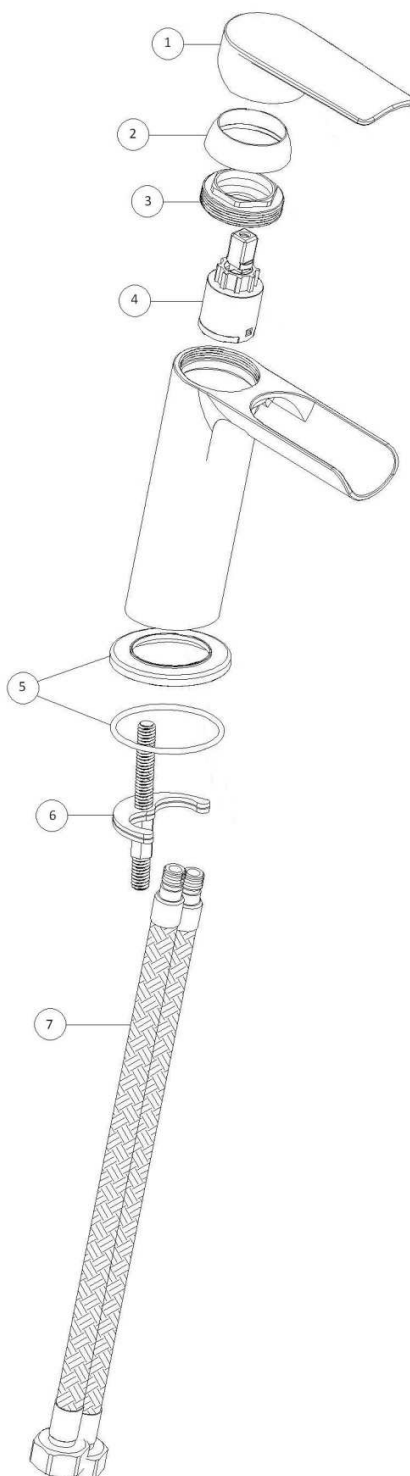

Hafa® Whirl

Art: 1381090

Spare Parts

Hafa®

Hafa
Svarvaregatan 5, Box 525
SE-301 80 Halmstad
SWEDEN

Garanti/Warranty.
Service, resevdelar/spare-parts
Sweden: Tel: +46 (0)35 15 44 75
Norway: Tel: +47 69 31 02 30
Finland: Puh: 0207 43 50 00

www.hafa.se
www.hafa.dk
www.hafabad.no
www.hafa.se
www.hafabathroom.ru
www.hafa.eu

E-mail:
service@hafa.se
service@hafabad.no