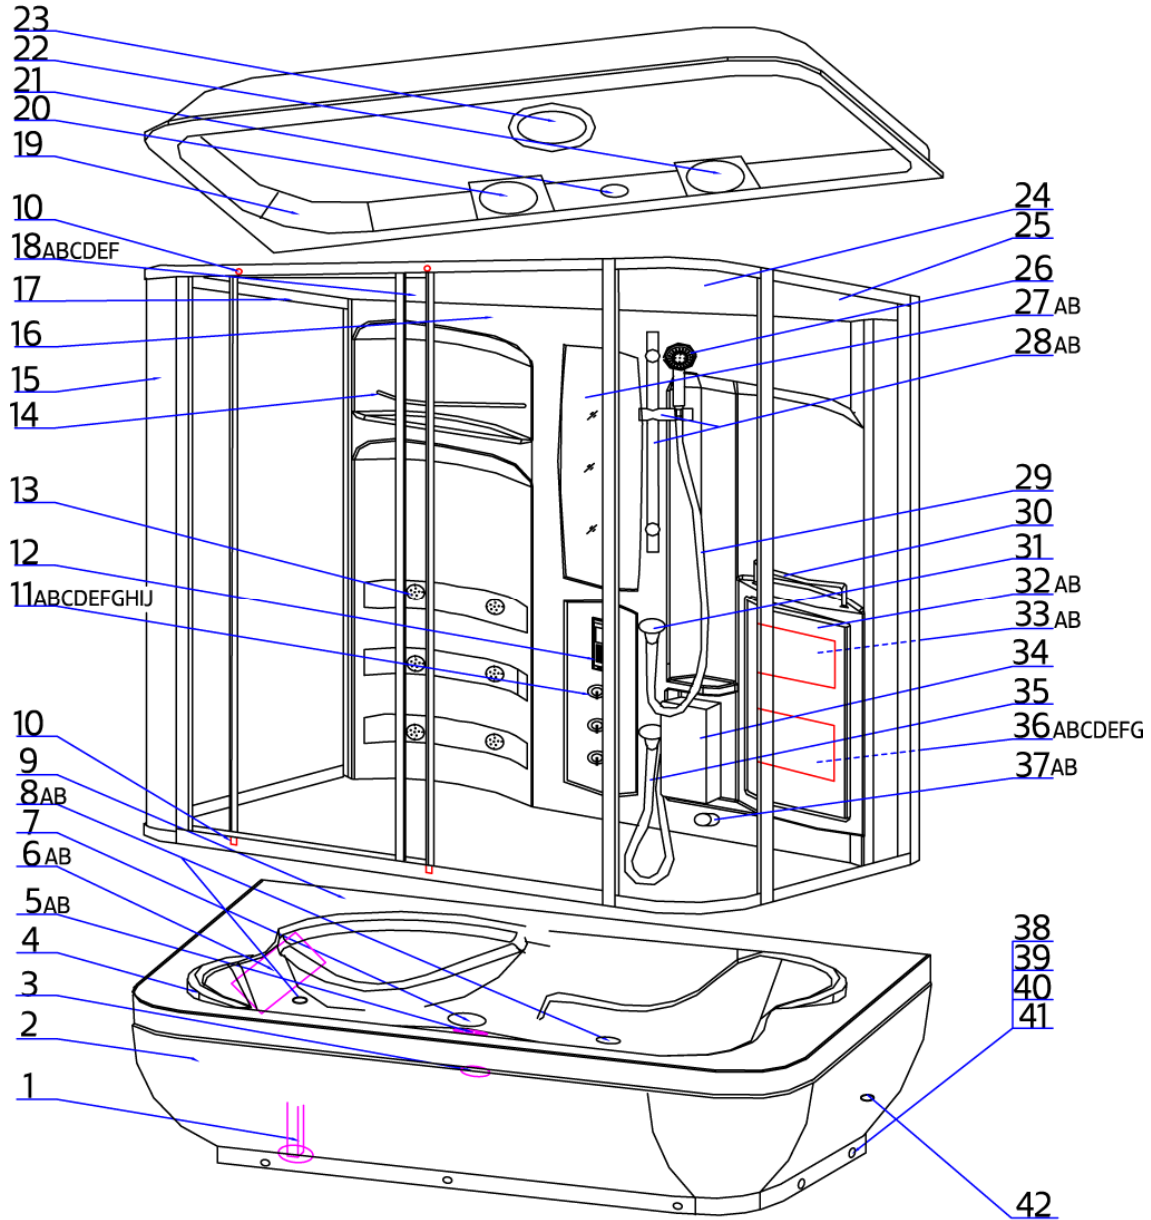

Hafa[®] Steamer 180

43-52
on backside of Steamer

SKETCHNO.	SPAREPARTNO.	HAFA STEAMER 180	HAFA STEAMER 180	PICTURE
1	9300001	STEAMER FOT ALLA	foot	
2	9300100	STEAMER 180 FRONT KOMPL VIT	skirt	
3	9300069	STEAMER SIL F. VATTENINSUG	cover for water recycle	
4	9300065	STEAMER 130 NACKKUDDE	Pillow	
5A	9300234	STEAMER 160 KONTR.PANEL KAR	Control panel	
5B	9300064	STEAMER LUFTREGLAGE VRED	cover of control valve	
5B	9300063	STEAMER LUFTREGLAGE I KAR	control valve	
6A	9300067	STEAMER 130 PUMP TDA 120	water pump	
6B	9300275	STEAMER 160 ELBOX KAR	Electric box bathtub	
7	9300072	STEAMER 130 AVLOPPSATS	copper drain	
8A	9300070	STEAMER 130 DYSA 95MM	Nozzle	
8A	9300071	STEAMER 130 DYSA	Nozzle	
8B	9300251	STEAMER 160 RYGGMASSAGEDYSA VIT	mini nozzle (back massage)	
9	9300102	STEAMER 180 KOMPL KAR VIT	Bathtub fully assembled	
10	9300241	STEAMER 120/160/180 HJULSATS	small plastic spare parts (incl wheels, screws and nuts)	
11A	9300043	STEAMER TERMOSTATBL. 5-VÄGS	(hafa) Thermostatic mixer 5-shift	
11B	9300044	STEAMER OMKASTAR INSATS 5-VÄGS	Diverter 5-shift cartridge	
11C	9300045	STEAMER AV/PÅ INSATS TERMST BL	Water cartridge Thermostatic mixer	
11D	9300046	STEAMER TERMOSTAT INSATS	Thermostatic cartridge	
11E	9300047	STEAMER 130 SYMBOLRING	Symbolring for 5-shift Diverter	
11F	9300048	STEAMER SYMBOLRING ON/OFF	Symbolring On/off	