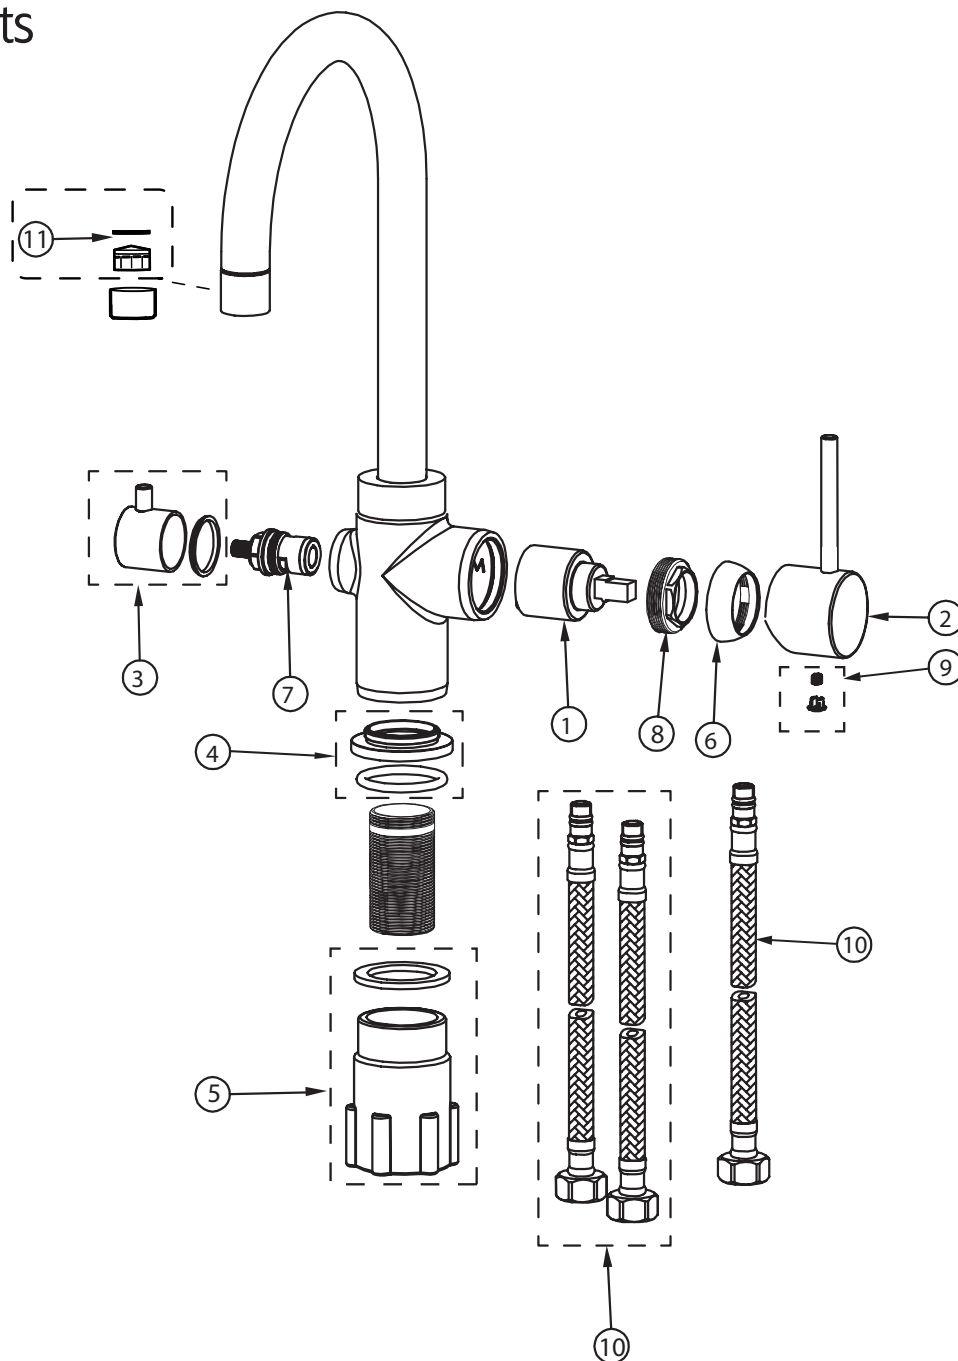

Hafa® Bow

Art: 1382010, 1382011, 1382012

Spare Parts

Hafa®

Hafa
Svarvaregatan 5, Box 525
SE-301 80 Halmstad
SWEDEN

Garanti/Warranty.
Service, resevdelar/spare-parts
Sweden: Tel: +46 (0)35 15 44 75
Norway: Tel: +47 69 31 02 30
Finland: Puh: 0207 43 50 00

www.hafa.se
www.hafa.dk
www.hafabad.no
www.hafa.se
www.hafabathroom.ru
www.hafa.eu

E-mail:
service@hafa.se
service@hafabad.no