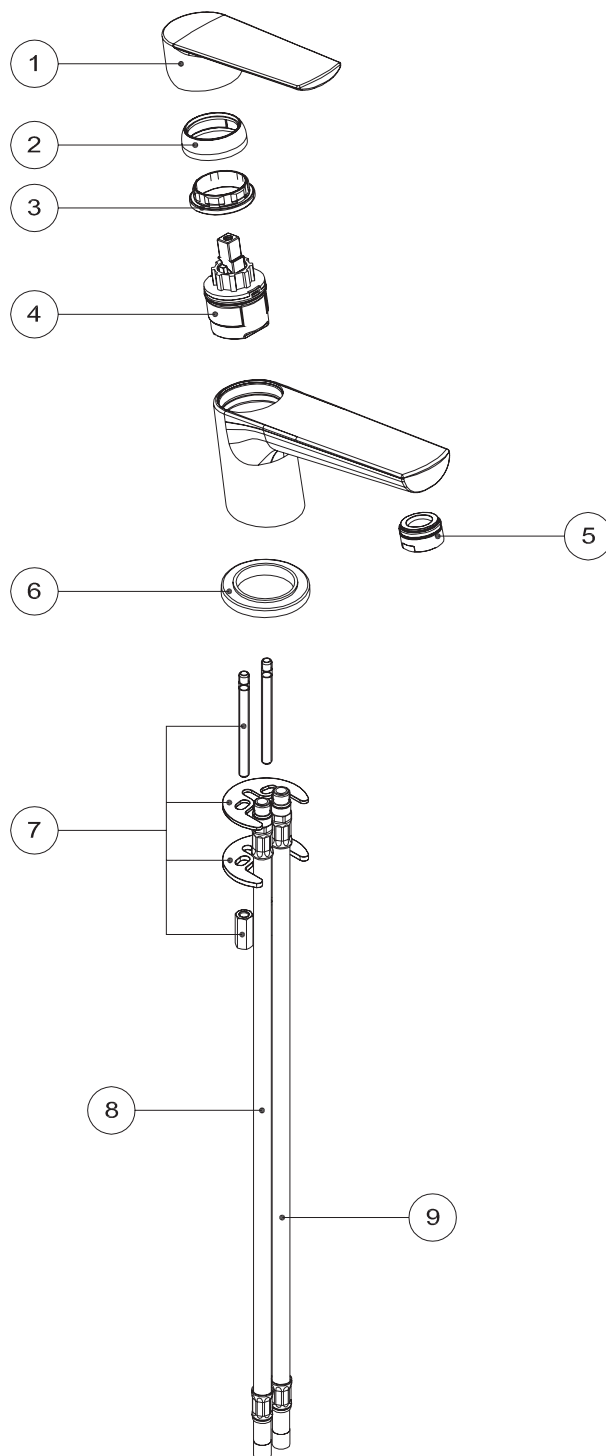

Hafa® Mix Lean

Art: 1381000, 1381100

Spare Parts

Hafa®

Hafa
Svarvaregatan 5, Box 525
SE-301 80 Halmstad
SWEDEN

Garanti/Warranty.
Service, resevdelar/spare-parts
Sweden: Tel: +46 (0)35 15 44 75
Norway: Tel: +47 69 31 02 30
Finland: Puh: 0207 43 50 00

www.hafa.se
www.hafa.dk
www.hafabad.no
www.hafa.se
www.hafabathroom.ru
www.hafa.eu

E-mail:
service@hafa.se
service@hafabad.no